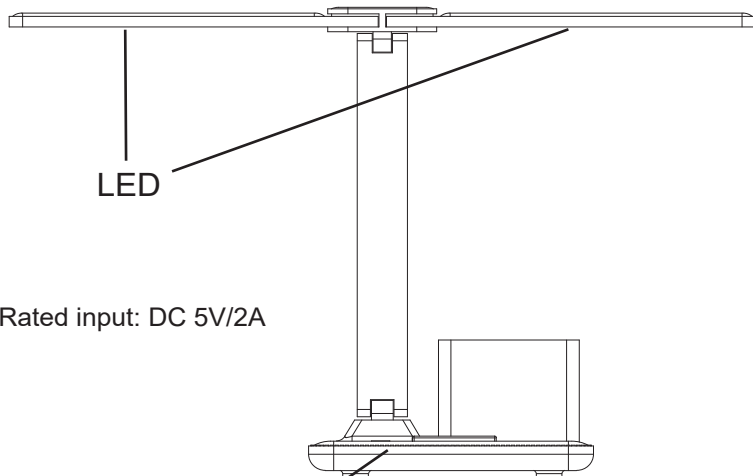

# 74032

LED

Rated input: DC 5V/2A

SHORT PRESS:  
LAMP ON- CCT1 (6500K) -CCT2 (3000K)- CCT3 (4000K)-OFF  
LONG PRESS: DIMMER