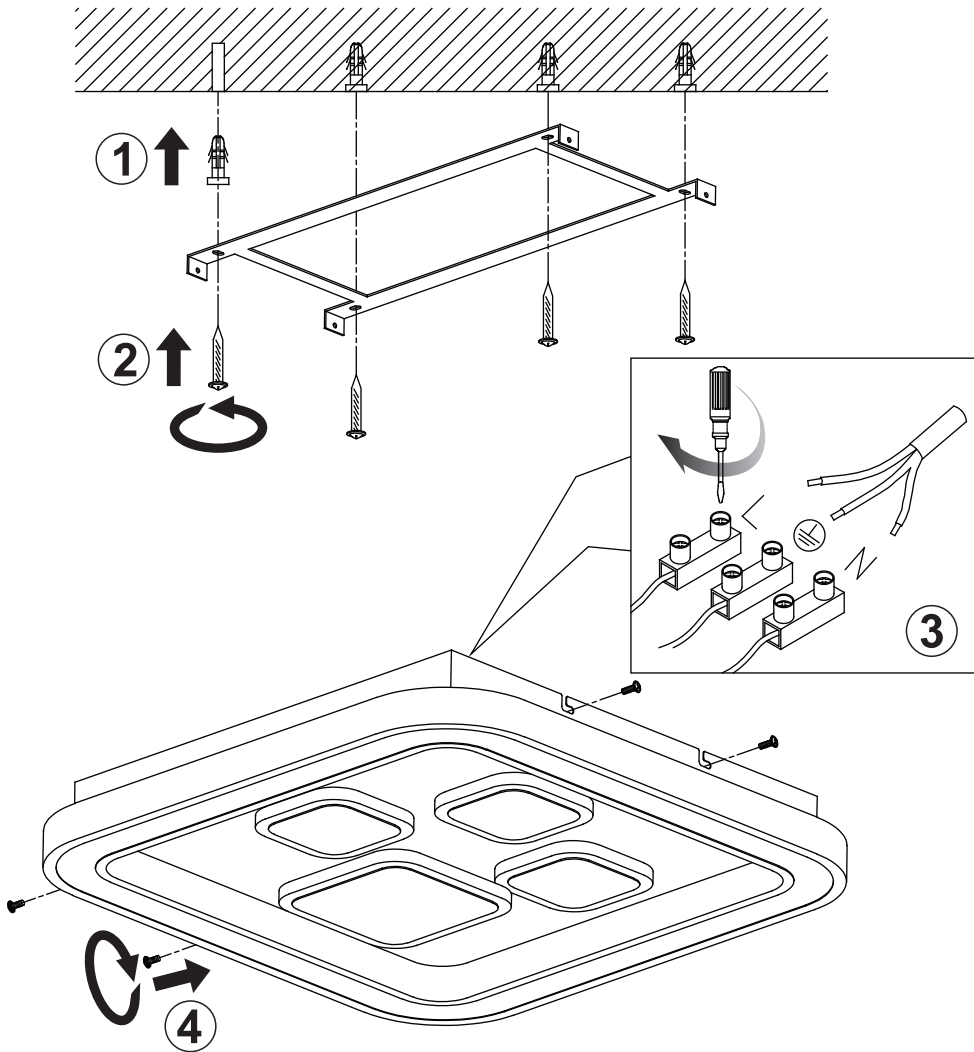

Rabalux

REF.:6475

LED 40W

230V~50Hz

Reset remote control