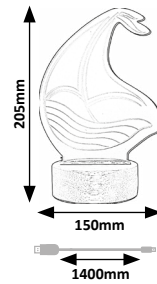

AKALI

76001

76001 **W A**

DC 5V / LED / 2W
(50lm, 230lm;
3000K) incl. • IP20 •

76002 **W A**

DC 5V / LED / 2W
(50lm, 230lm;
3000K) incl. • IP20 •