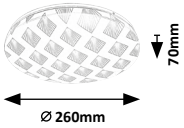

BENITA

5
GUARANTEE
YEARS

LED
built-in

NATURAL
White

3077

3078

3077 (M) (P)

LED / 18W
(900lm, 4000K) incl.
IP20 • 19912
white

3078 (M) (P)

LED / 24W
(1200lm, 4000K) incl.
IP20 • 19913
white