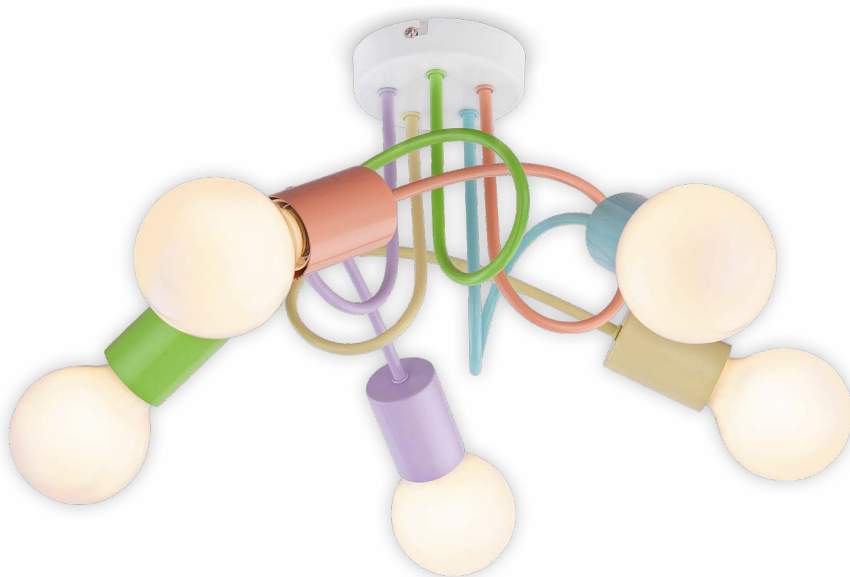

6340

6340

☒ E27 / 5x max. 40W
IP20
multicolour