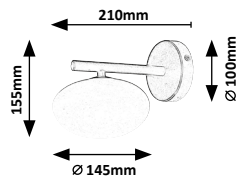

3060

SEPARATELY SWITCHABLE