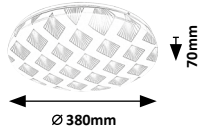

BENITA

5
GUARANTEE
YEARS

LED
built-in

NATURAL
White

3077

3078

3077 (M) (P)

LED / 18W
(900lm, 4000K) incl.
IP20 • 19912
white

3078 (M) (P)

LED / 24W
(1200lm, 4000K) incl.
IP20 • 19913
white