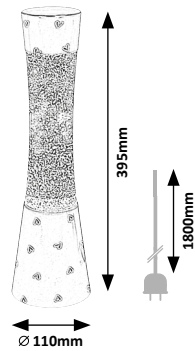

MINKA

7026

7027

7026

G

GY6.35 / 1x max. 20W

IP20 •

19450

blue/transparent

5 998250 370262

7027

M G

GY6.35 / 1x max. 20W

IP20 •

19450

rose/transparent

5 998250 370279