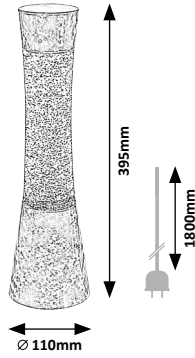

MINKA

7026

7027

7026

G

GY6.35 / 1x max. 20W

IP20 •

19450

blue/transparent

5 998250 370262

7027

M G

GY6.35 / 1x max. 20W

IP20 •

19450

rose/transparent

5 998250 370279